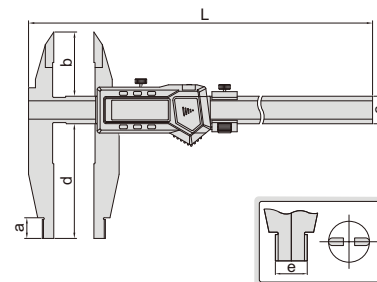

- Non waterproof
- Resolution: 0.01mm/0.0005"
- Button function: on/off, zero, mm/inch, ABS, data preset
- Battery CR2032
- Made of stainless steel

1117-501

With data interface (data output cable code 7315-22 , 7302-22 , optional)

Code	Range	Accuracy	a	b	c	d	e	L
1117-301	0-300mm/0-12"	±0.05mm	18mm	56mm	24mm	100mm	20mm	420mm
1117-501	0-500mm/0-20"	±0.05mm	18mm	56mm	24mm	100mm	20mm	675mm
1117-502	0-500mm/0-20"	±0.06mm	18mm	56mm	24mm	150mm	20mm	675mm
1117-601	0-600mm/0-24"	±0.05mm	18mm	56mm	24mm	100mm	20mm	770mm
1117-802	0-800mm/0-32"	±0.07mm	24mm	67mm	31mm	150mm	20mm	1025mm
1117-1002	0-1000mm/0-40"	±0.08mm	24mm	67mm	31mm	150mm	20mm	1220mm